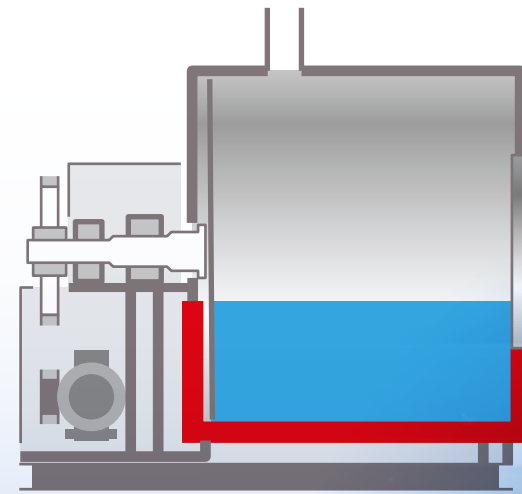

L models

Stone washing machines

Low liquor ratio

20% less time

Compact machine

Manufactured for all treatments on ready made garments such as stone wash (enzymes and stones), rinsing and softening

SPACE OPTIMIZATION