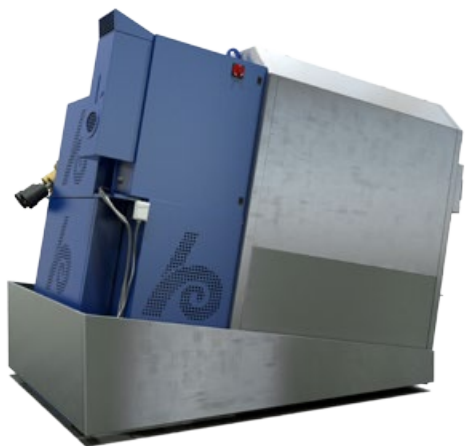

Forward tilting for easier
garments unloading