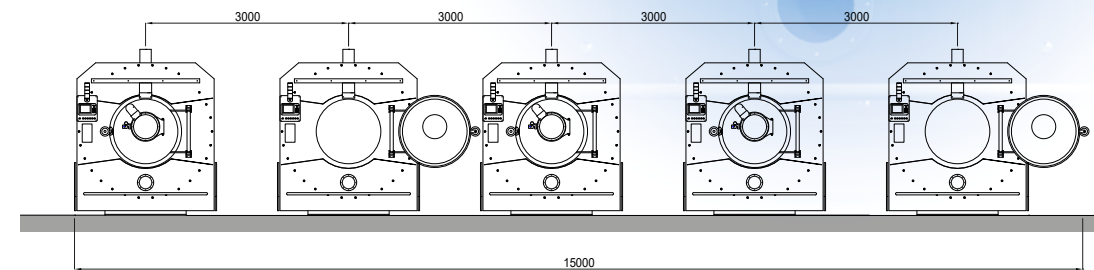

Same quality, strength and durability in

-40%
less space

Compact machine

Forward tilting for easier
garments unloading

BRONGO srl

via del Fornaccio, 14
loc. Vallina - 50012 Bagno a Ripoli (FI) - Italy

tel. +39 055 696061 fax +39 055 696279
e-mail: brongo@brongo.com sales@brongo.com